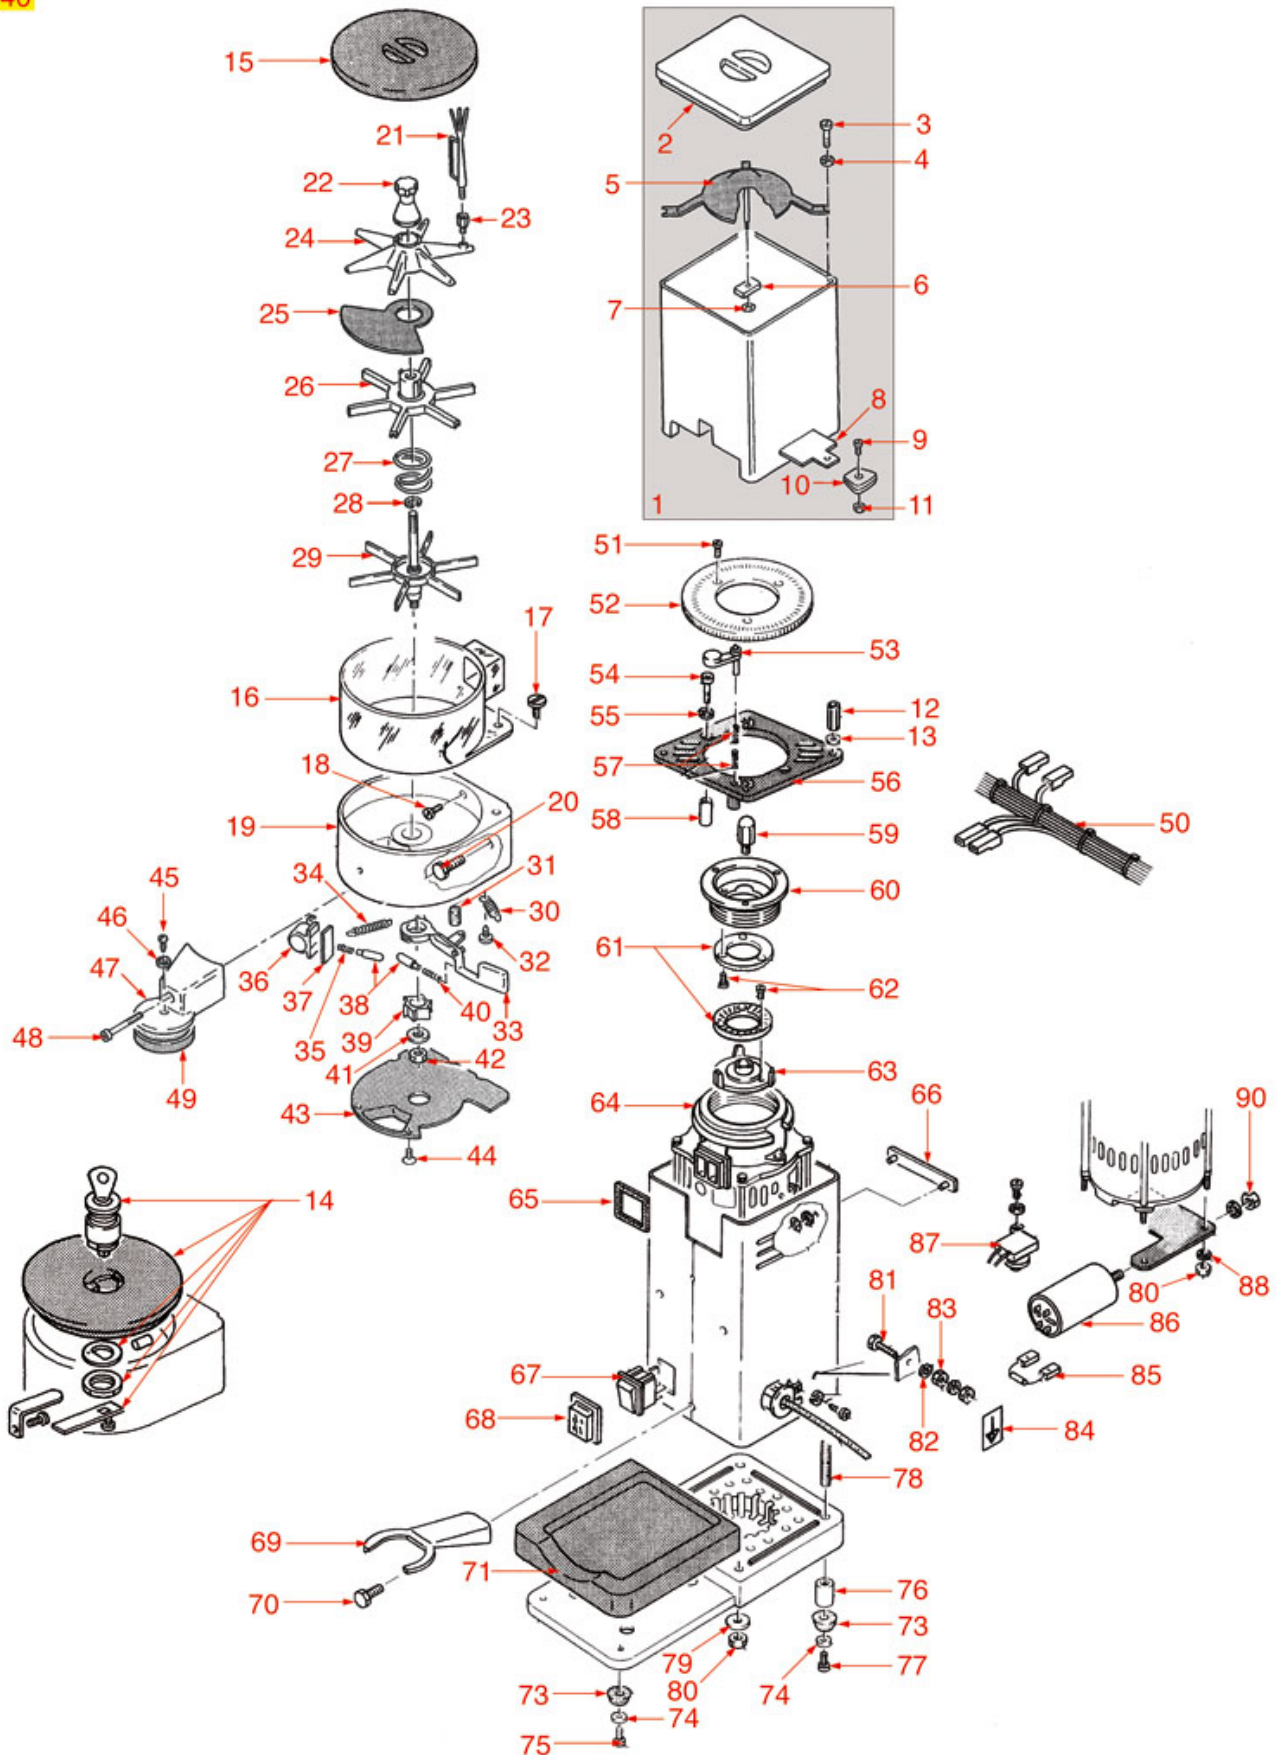

GRINDER ASSEMBLY MD40

MD40

RAMC01

RANCILIO

Position	LF code no.	Description
1	1080901	COMPLETE COFFEE HOPPER
2	1252523	COFFEE HOPPER LID
4	1348814	S/STEEL COGGED WASHER M4 UNI 8842
8	1252505	COFFEE HOPPER CLOSING SHEET
10	1241906	FILTER HANDLE
15	1252525	DOSER LID
17	1528516	CUT HEAD SCREW M5x12 UNI 6107
21	1252506	DOSER SCRAPER
21	1252507	DOSER SCRAPER
24	1343011	UPPER STAR MD
25	1252511	CLOSING SECTOR MD
26	1343012	MIDDLE STAR MD
27	1250906	STAR SPRING
29	1343013	LOWER STAR MD WITH PIN
30	1250810	LEVER RETURN SPRING \varnothing 10x31/45 mm
33	1225901	DISPENSER LEVER MD
34	1250907	STROKE COUNTER SPRING MD
36	1252514	COUNTER FOR COFFEE GRINDER
38	1252512	DOSER PIN MD
39	1252502	PAWL FOR COFFEE GRINDER MD
41	1186504	STAINLESS STEEL WASHER \varnothing 29x10.6x2 mm
43	1252501	DOSER BOTTOM LID
44	1528001	SCREW M4x10 UNI 6109
45	1528100	CROSS HEAD SCREW M4x12 UNI 7687
47	1385526	COFFEE TAMPER ASSEMBLY MD
53	1252527	ADJUSTMENT RING RETAINER MD40 MD50
57	1250908	MD PIN SPRING
61	1251109	GRINDING BURRS RANCILIO (PAIR) LEFT
62	3528291	CROSS HEAD FLUSH SCREW M4x8 UNI 7688
67	1319215	BLACK BIPOLAR SWITCH 16A 250V
68	3319501	SWITCH PROTECTION CAP
70	3528111	S/S SCREW T.E. M6x10 UNI 5739 DIN 24017
71	1252429	COFFEE COLLECTION TRAY
73	1313901	RUBBER FOOT MD80
75	1528100	CROSS HEAD SCREW M4x12 UNI 7687
80	1348813	HEXAGONAL NORM.NUT M4 ST.STEEL UNI 5588
83	1528030	ST.STEEL HEXAGONAL NUT M6 UNI 5588
88	1348814	S/STEEL COGGED WASHER M4 UNI 8842
90	1241513	BLIND HEXAGONAL NUT M8 UNI 5721