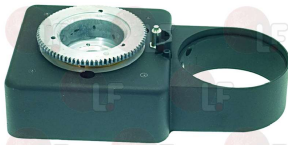

Bodies

1252518 GRINDER HEAD MD 50 WITH OUTLET HOLE