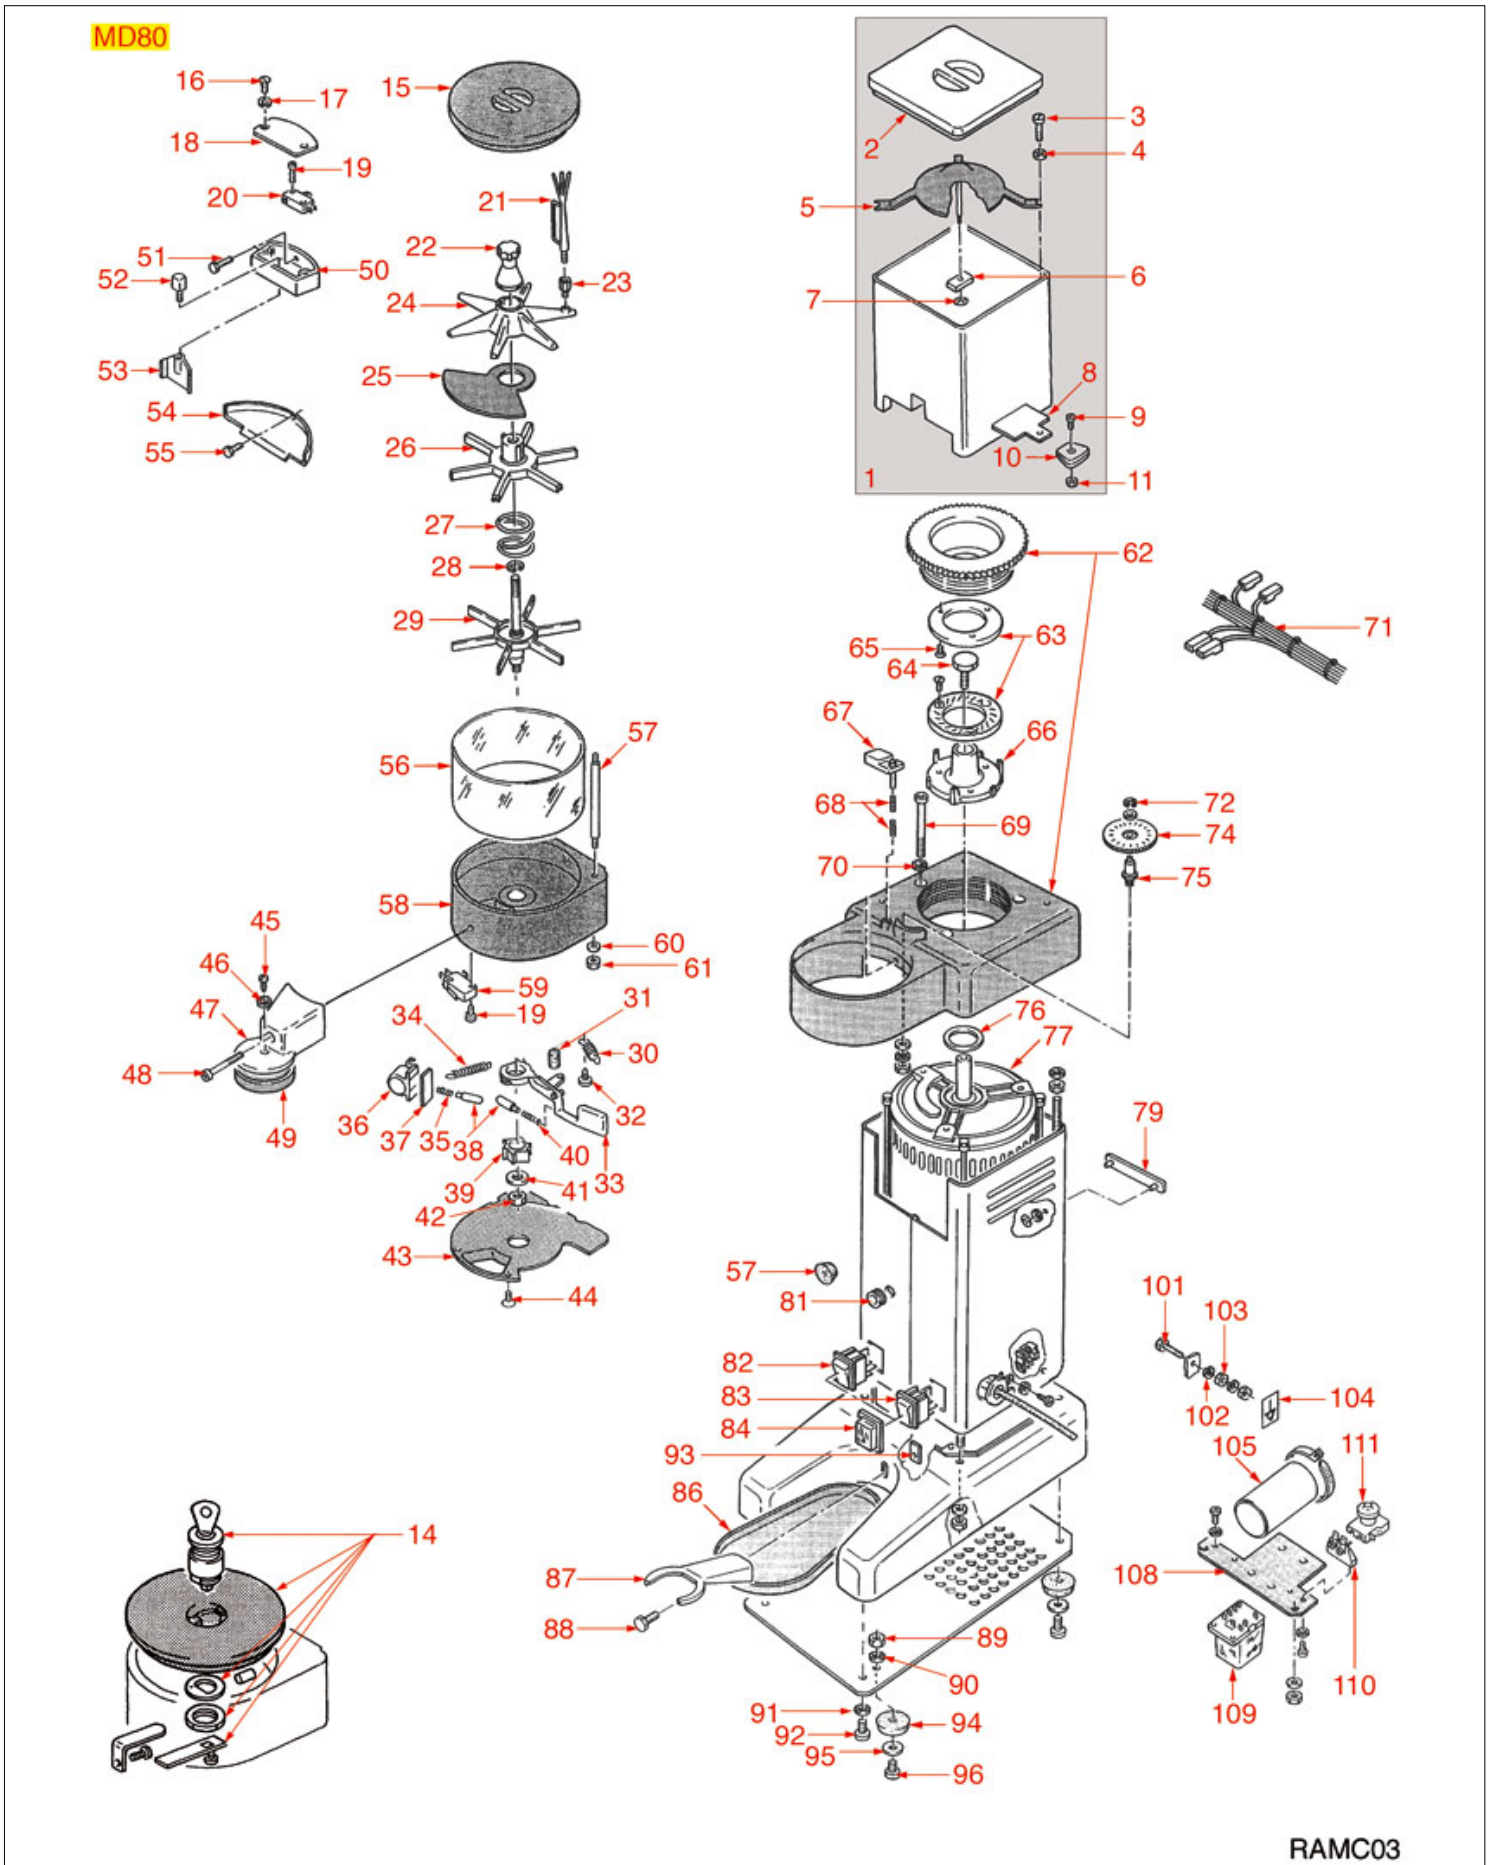

GRINDER ASSEMBLY MD80

RAMC03

Positions without LF code no.: upon request

RANCILIO

Position	LF code no.	Description
1	1080903	COMPLETE COFFEE HOPPER
2	1252503	COFFEE HOPPER LID
4	1348814	S/STEEL COGGED WASHER M4 UNI 8842
8	1252504	COFFEE HOPPER CLOSING SHEET
10	1241906	FILTER HANDLE
15	1252525	DOSER LID
16	1528100	CROSS HEAD SCREW M4x12 UNI 7687
20	1240847	MICROSWITCH 5A 250V
21	1252507	DOSER SCRAPER
22	1252510	DOSING KNOB MD50 MD80
24	1343011	UPPER STAR MD
25	1252511	CLOSING SECTOR MD
26	1343012	MIDDLE STAR MD
27	1250906	STAR SPRING
29	1343013	LOWER STAR MD WITH PIN
30	1250810	LEVER RETURN SPRING $\varnothing$ 10x31/45 mm
33	1225901	DISPENSER LEVER MD
34	1250907	STROKE COUNTER SPRING MD
36	1252514	COUNTER FOR COFFEE GRINDER
38	1252512	DOSER PIN MD
39	1252502	PAWL FOR COFFEE GRINDER MD
41	1186504	STAINLESS STEEL WASHER $\varnothing$ 29x10.6x2 mm
43	1252501	DOSER BOTTOM LID
44	1528001	SCREW M4x10 UNI 6109
45	1528100	CROSS HEAD SCREW M4x12 UNI 7687
47	1385526	COFFEE TAMPER ASSEMBLY MD
56	1252519	DOSER CYLINDER
58	1090906	DISPENSER BODY
59	1240846	MICROSWITCH 13A 250 V
61	1528030	ST.STEEL HEXAGONAL NUT M6 UNI 5588
62	1252518	GRINDER HEAD MD 50 WITH OUTLET HOLE
63	1251072	GRINDING BURRS RANCILIO (PAIR) LEFT
67	1252430	RING NUT LOCKING PIN
72	1348817	STAINLESS STEEL CIRCLIP RA-4 UNI 7437
74	1350901	GRINDING ADJUSTMENT RING MD
75	1324903	GRINDING ADJUSTMENT PIN
82	1319215	BLACK BIPOLAR SWITCH 16A 250V
83	1319916	ORANGE BIPOLAR PUSH-BUTTON 16A 250V
84	3319501	SWITCH PROTECTION CAP
86	1252520	COFFEE COLLECTION TRAY
87	1162901	FILTER HOLDER FORK
88	3528111	S/S SCREW T.E. M6x10 UNI 5739 DIN 24017
91	1348814	S/STEEL COGGED WASHER M4 UNI 8842
94	1313901	RUBBER FOOT MD80
103	1528030	ST.STEEL HEXAGONAL NUT M6 UNI 5588
110	1252804	RELAY BASE