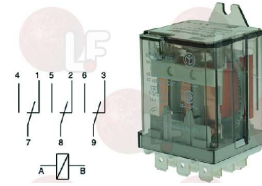

RANCILIO 34200192

RANCILIO 65229024

RANCILIO 68023190

Suitable for:

3351008 RELAY 62.83 16A 230V 50/60Hz
3 switching contacts
for Grinder-dispenser (CIMBALI) MAGNUM - SPECIAL
6/S - 6/SNEW
for Grinder-dispenser (FAEMA) MD3000

RANCILIO 65229036

Springs

1250810 LEVER RETURN SPRING $\varnothing$ 10x31/45 mm
for RANCILIO MD40-MD50-MD80