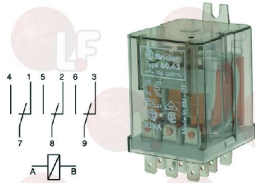

RANCILIO 38120068

Relays**1252529 CIRCUIT INTERRUPTER MD50 4211 - NEW**

RANCILIO 34020109

1252804 RELAY BASE

RANCILIO 34020106

Suitable for:

3351605 RELAY 60.63 10A 230V 50/60Hz
3 switching contacts
for CIMBALI JUNIOR