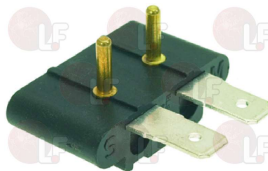

RANCILIO 34020109

1252804 RELAY BASE