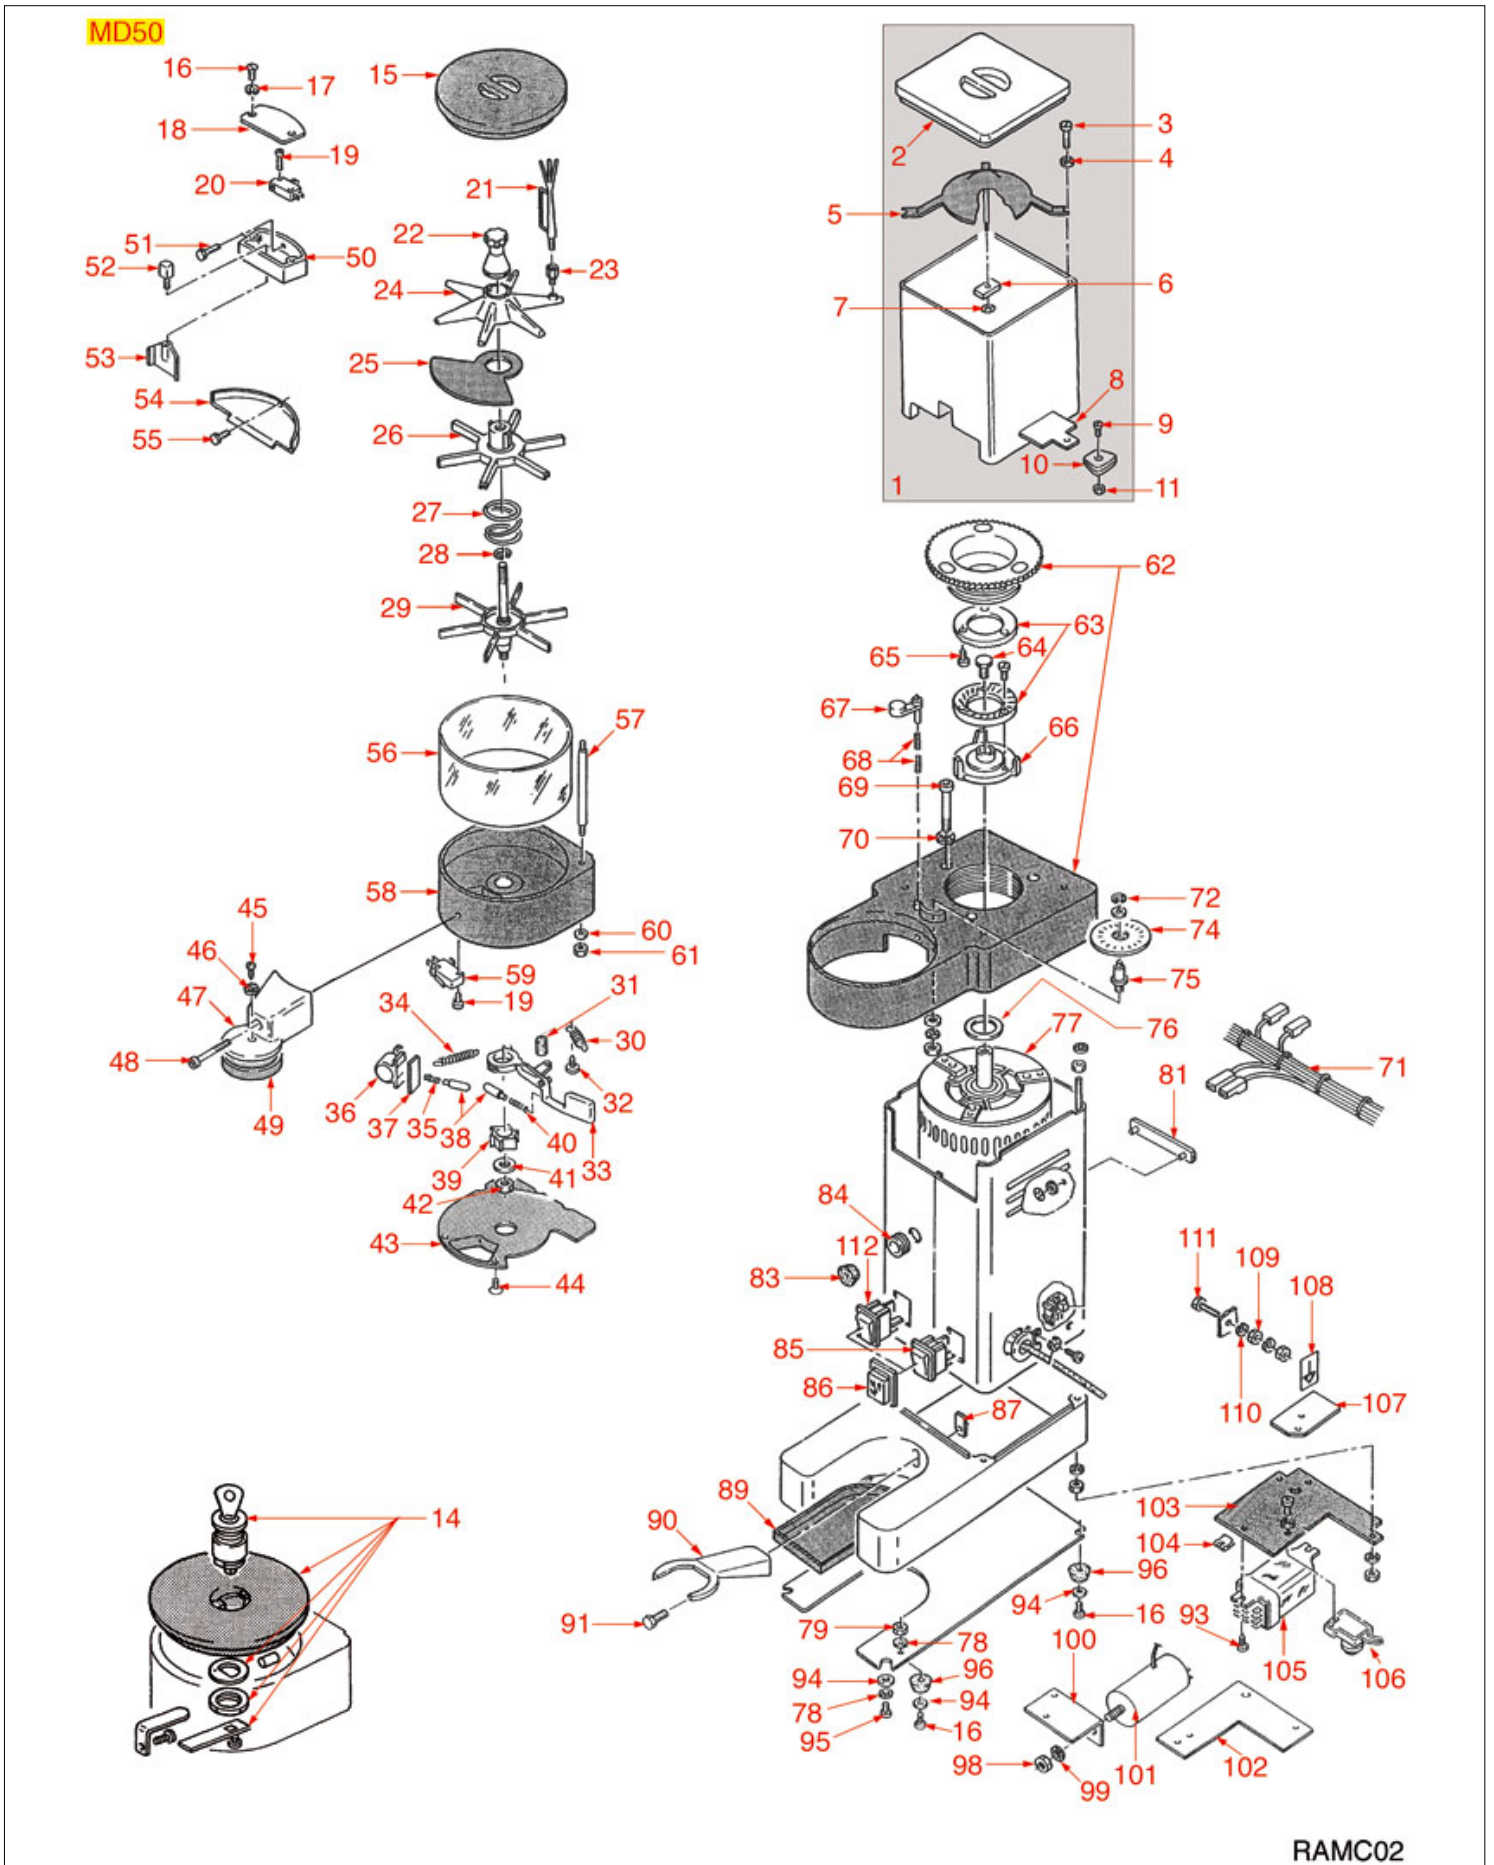

GRINDER ASSEMBLY MD50

RAMC02

Positions without LF code no.: upon request

RANCILIO

Position	LF code no.	Description
1	1080902	COMPLETE COFFEE HOPPER
2	1252524	COFFEE HOPPER LID
4	1348814	S/STEEL COGGED WASHER M4 UNI 8842
8	1252504	COFFEE HOPPER CLOSING SHEET
10	1241906	FILTER HANDLE
15	1252525	DOSER LID
16	1528100	CROSS HEAD SCREW M4x12 UNI 7687
20	1240847	MICROSWITCH 5A 250V
21	1252507	DOSER SCRAPER
22	1252510	DOSING KNOB MD50 MD80
24	1343011	UPPER STAR MD
25	1252511	CLOSING SECTOR MD
26	1343012	MIDDLE STAR MD
27	1250906	STAR SPRING
29	1343013	LOWER STAR MD WITH PIN
30	1250810	LEVER RETURN SPRING $\varnothing$ 10x31/45 mm
33	1225901	DISPENSER LEVER MD
34	1250907	STROKE COUNTER SPRING MD
36	1252514	COUNTER FOR COFFEE GRINDER
38	1252512	DOSER PIN MD
39	1252502	PAWL FOR COFFEE GRINDER MD
41	1186504	STAINLESS STEEL WASHER $\varnothing$ 29x10.6x2 mm
43	1252501	DOSER BOTTOM LID
44	1528001	SCREW M4x10 UNI 6109
45	1528100	CROSS HEAD SCREW M4x12 UNI 7687
47	1385526	COFFEE TAMPER ASSEMBLY MD
54	1252515	HEAD PROTECTOR MD50
56	1252516	DOSER CYLINDER
58	1090906	DISPENSER BODY
59	1240846	MICROSWITCH 13A 250 V
61	1528030	ST.STEEL HEXAGONAL NUT M6 UNI 5588
62	1252526	GRINDER/DOSER HEAD MD 50 WITH OUTLET HOL
63	1251071	GRINDING BURRS RANCILIO-VFA (PAIR) LEFT
65	3528291	CROSS HEAD FLUSH SCREW M4x8 UNI 7688
67	1252527	ADJUSTMENT RING RETAINER MD40 MD50
68	1250908	MD PIN SPRING
72	1348817	STAINLESS STEEL CIRCLIP RA-4 UNI 7437
74	1350901	GRINDING ADJUSTMENT RING MD
75	1324903	GRINDING ADJUSTMENT PIN
77	1240907	MOTOR MD 50 220V ASSEMBLY
78	1348814	S/STEEL COGGED WASHER M4 UNI 8842
79	1348813	HEXAGONAL NORM.NUT M4 ST.STEEL UNI 5588
85	1319916	ORANGE BIPOLAR PUSH-BUTTON 16A 250V
86	3319501	SWITCH PROTECTION CAP
89	1252517	COFFEE COLLECTION TRAY
90	1162901	FILTER HOLDER FORK
91	3528111	S/S SCREW T.E. M6x10 UNI 5739 DIN 24017
96	1313901	RUBBER FOOT MD80
98	1241513	BLIND HEXAGONAL NUT M8 UNI 5721
105	3351605	RELAY 60.63 10A 230V 50/60Hz
106	1252529	CIRCUIT INTERRUPTER MD50 4211 - NEW
109	1528030	ST.STEEL HEXAGONAL NUT M6 UNI 5588
112	1319215	BLACK BIPOLAR SWITCH 16A 250V